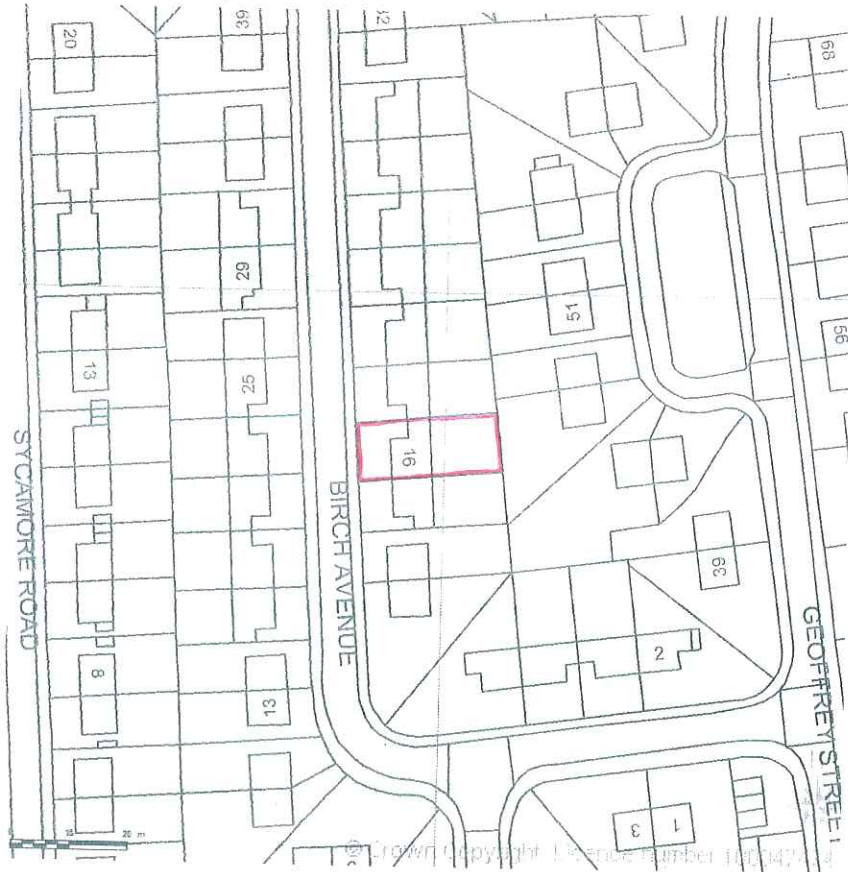

**SITE LOCATION PLAN  
AREA 2 HA  
SCALE 1:1250 on A4  
CENTRE COORDINATES: 440597, 562376**

**Supplied by Streetwise Maps Ltd  
www.streetwise.net  
Licence No: 100047474  
08/03/2015 09:32**